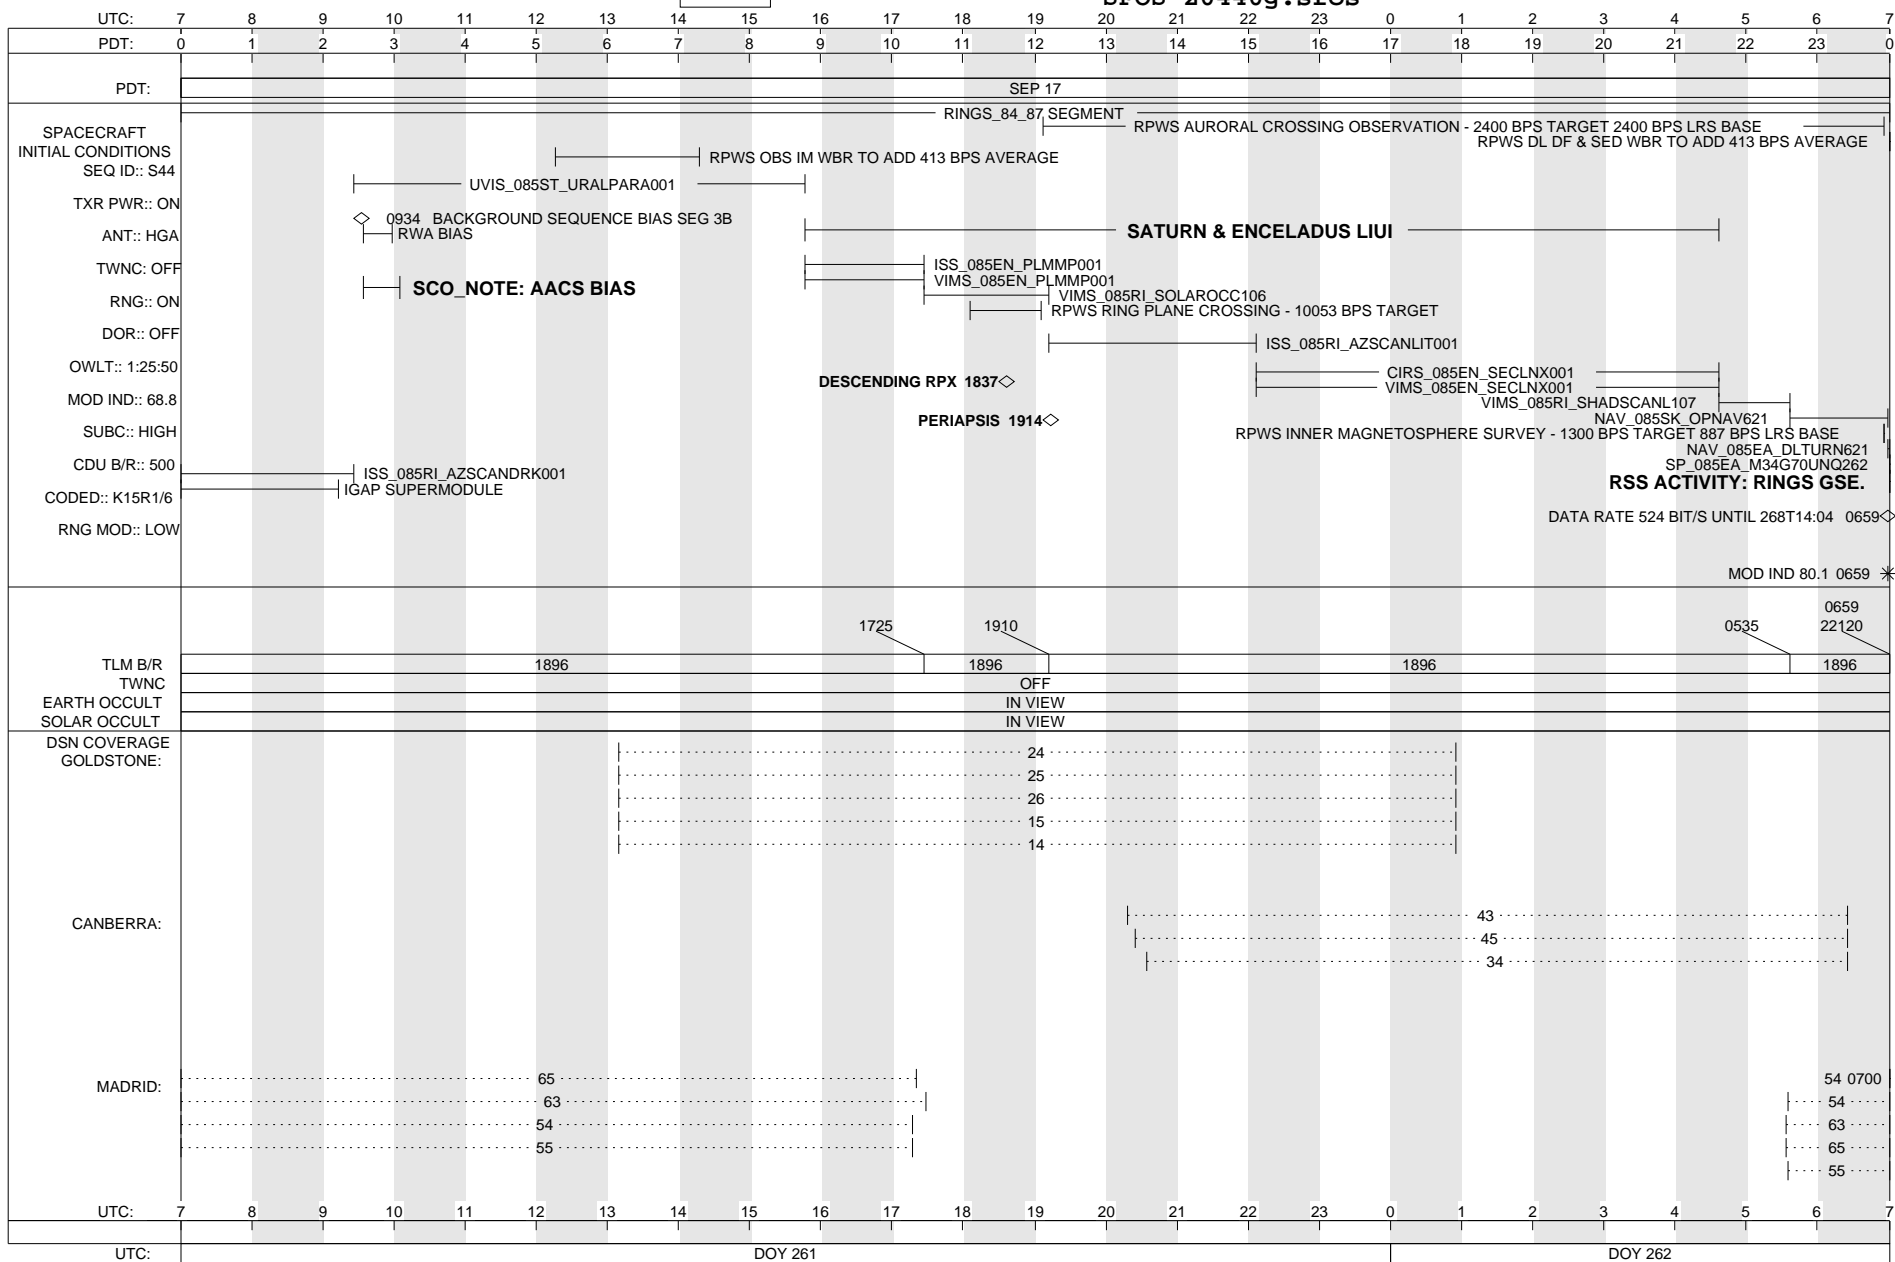

WEDNESDAY 261-262

MISSING
IMAGE

CASSINI SFOS

SOE z0440h.soe
SFOS z0440g.sfos

SEPTEMBER 17, 2008 - SEPTEMBER 18, 2008

ISSUE DATE: 10/14/08